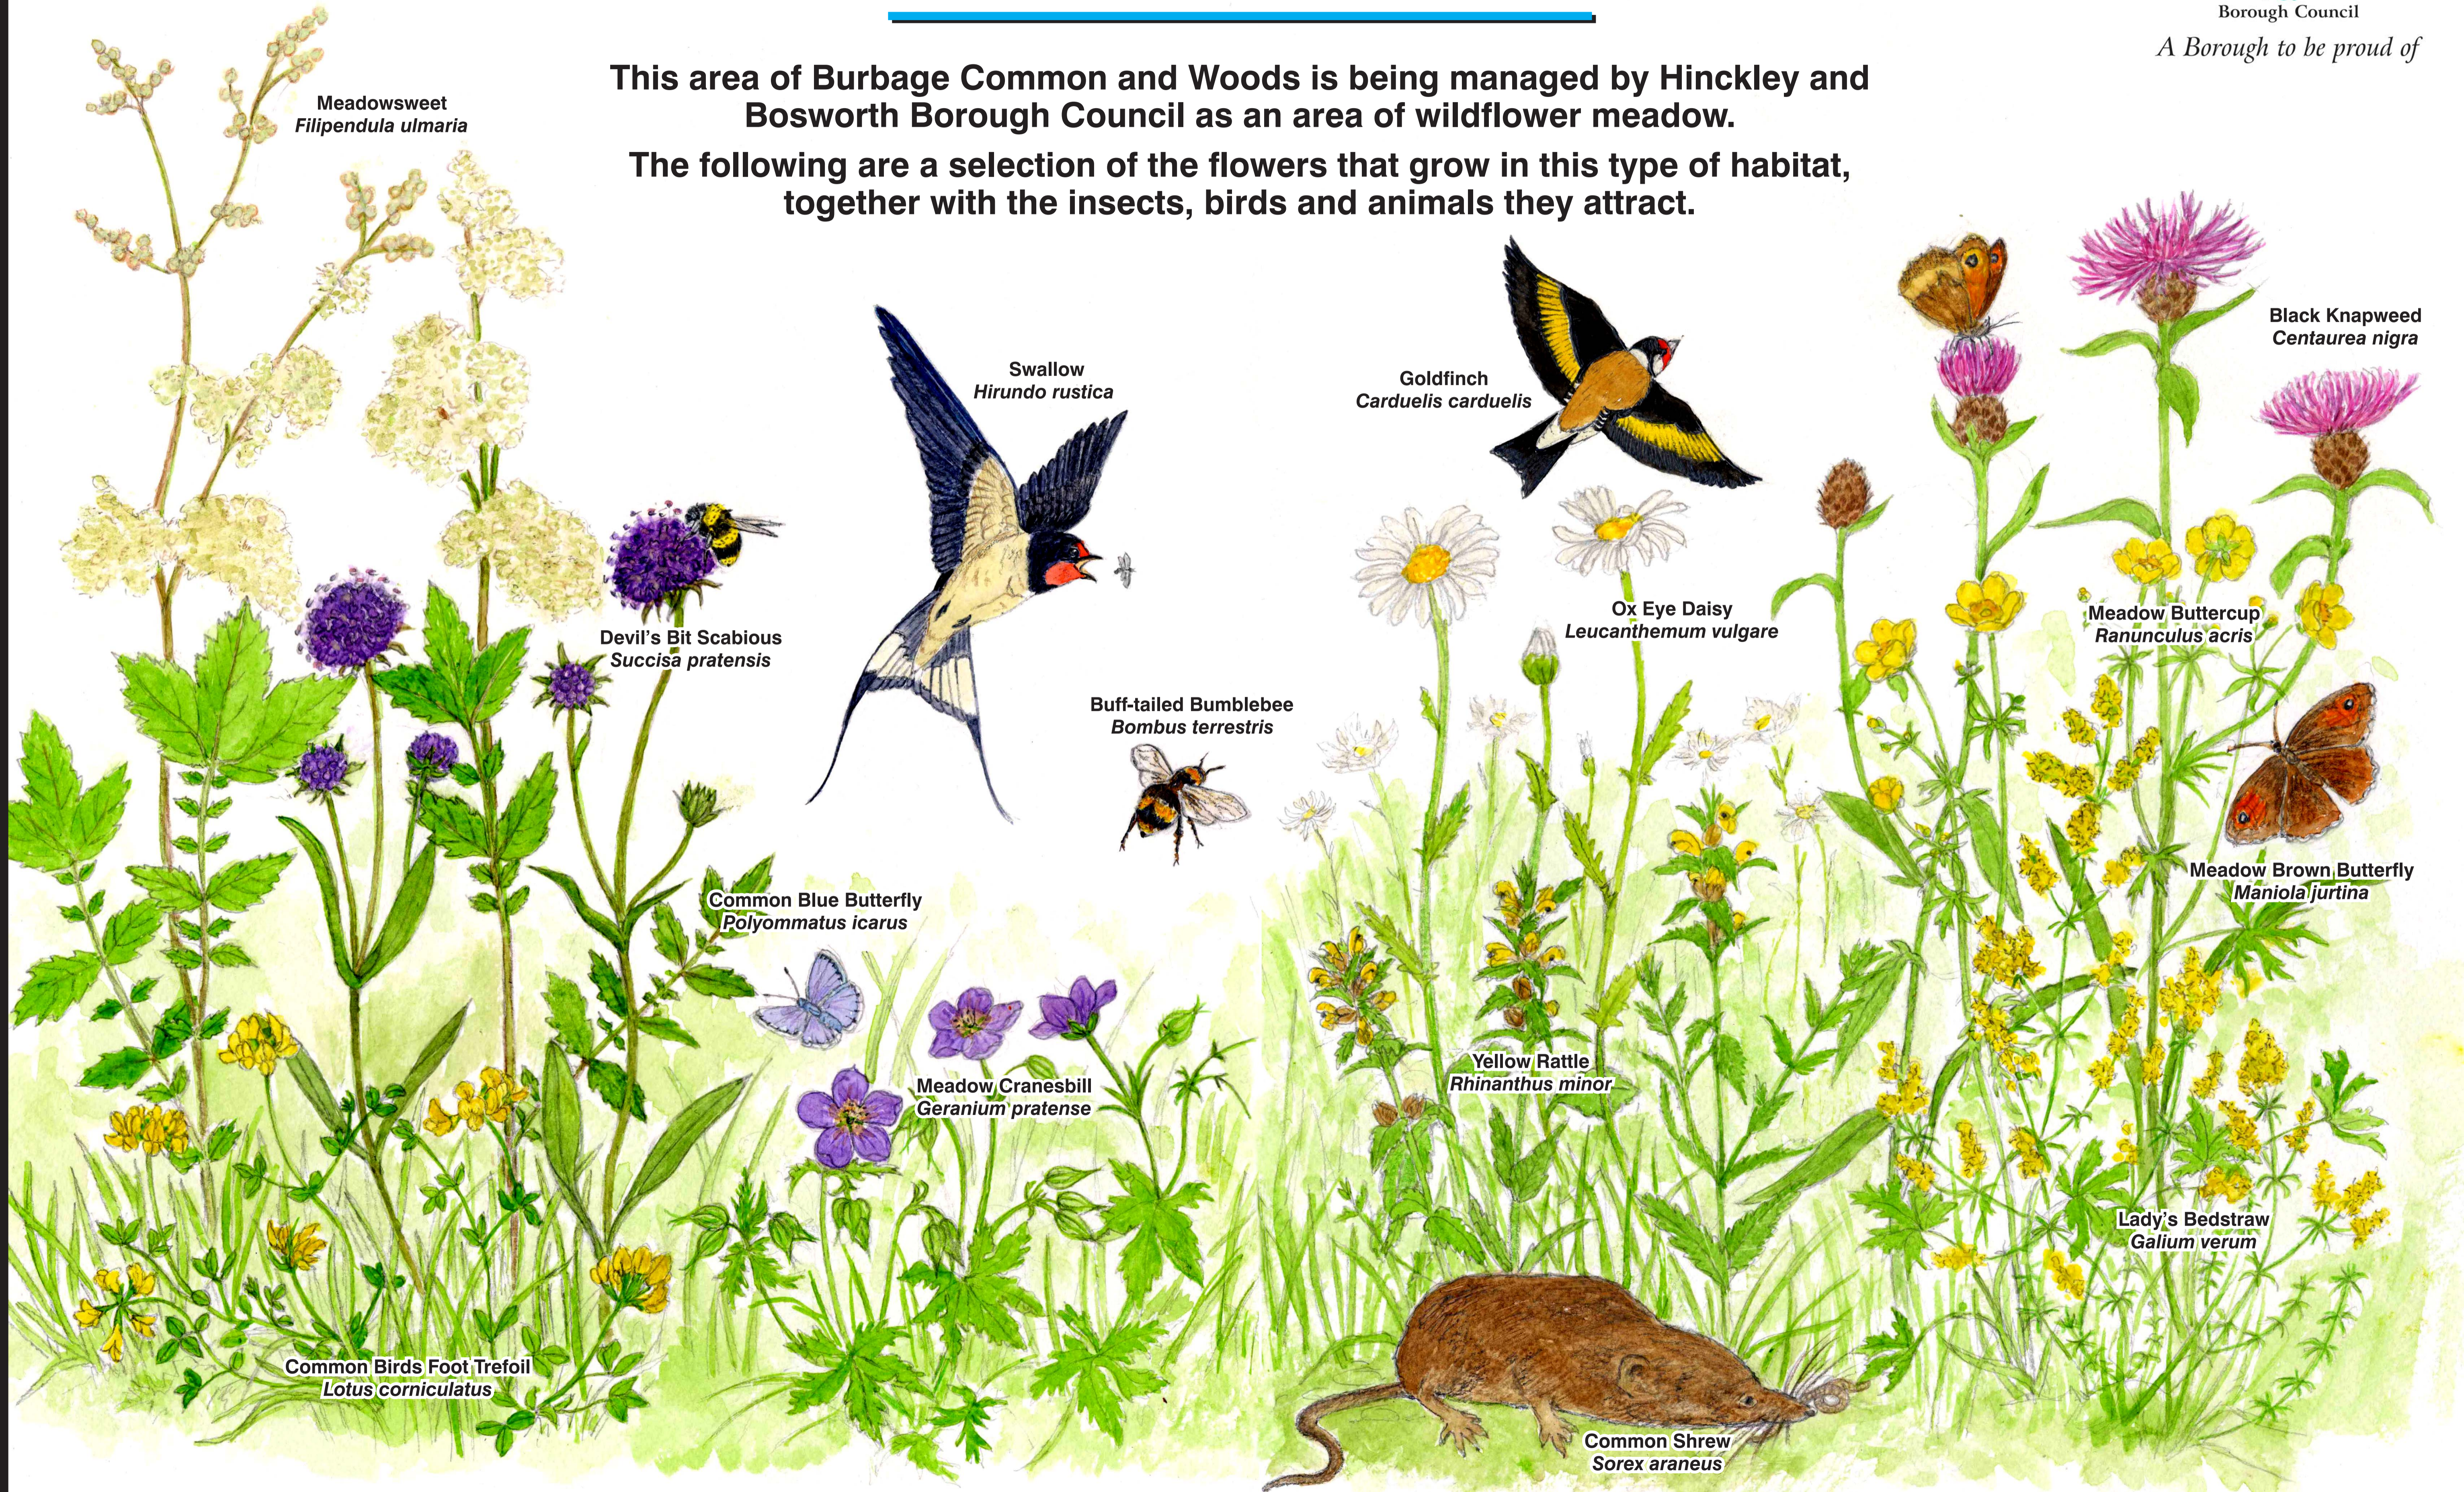

Wildflower Meadows

Hinckley & Bosworth
Borough Council

A Borough to be proud of

This area of Burbage Common and Woods is being managed by Hinckley and Bosworth Borough Council as an area of wildflower meadow.

The following are a selection of the flowers that grow in this type of habitat, together with the insects, birds and animals they attract.

Meadowsweet
Filipendula ulmaria

Devil's Bit Scabious
Succisa pratensis